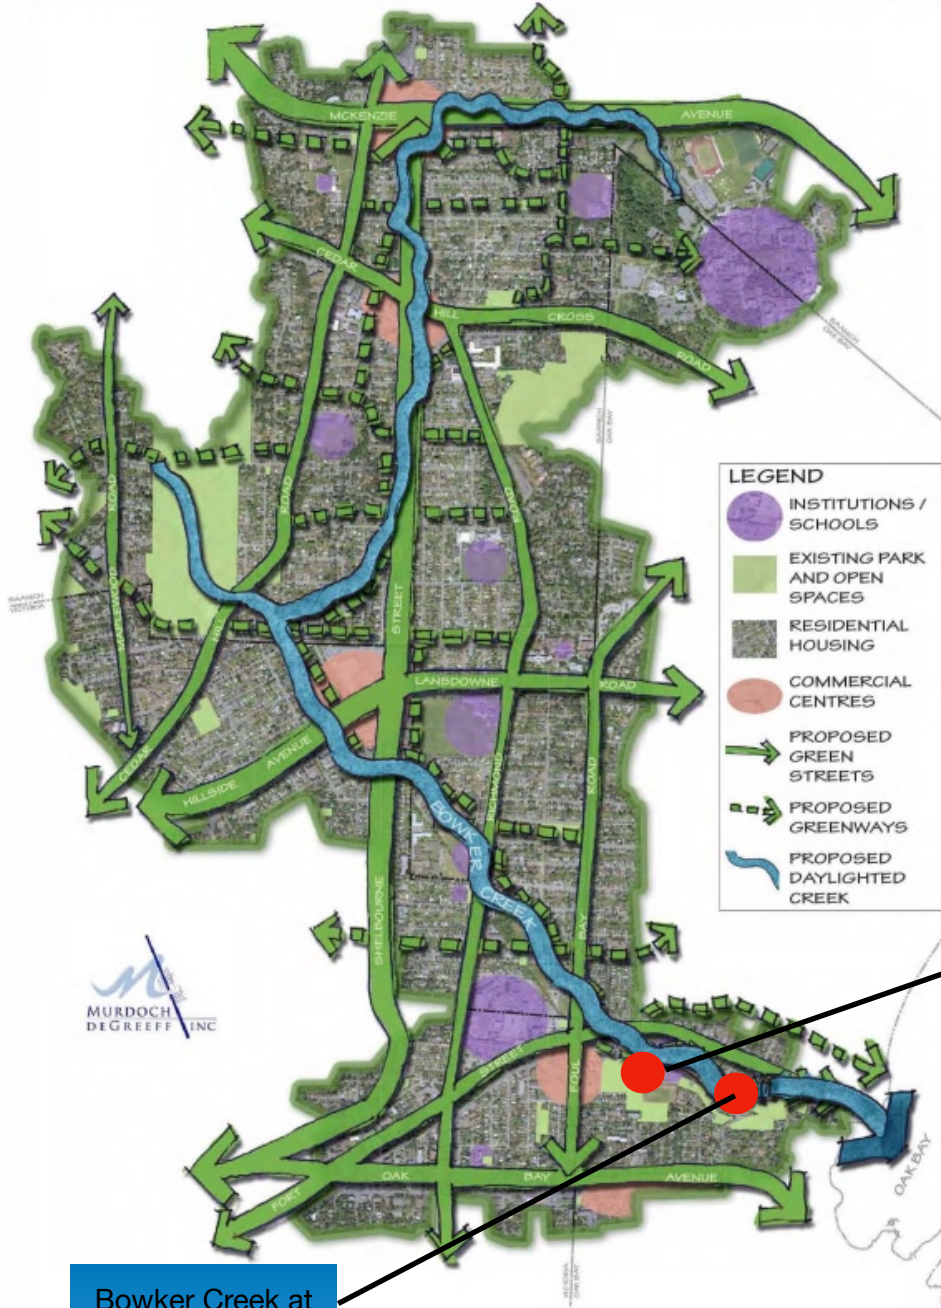

Bowker Creek Mapping

BOWKER CREEK

100 YEAR VISION

Bowker Creek at Oak Bay High: The creek is located off to the side of the school, adjacent to the field.

Bowker Creek at Monteith Street: The creek is located at the end of the cul-de-sac, nearby Fireman's Park.